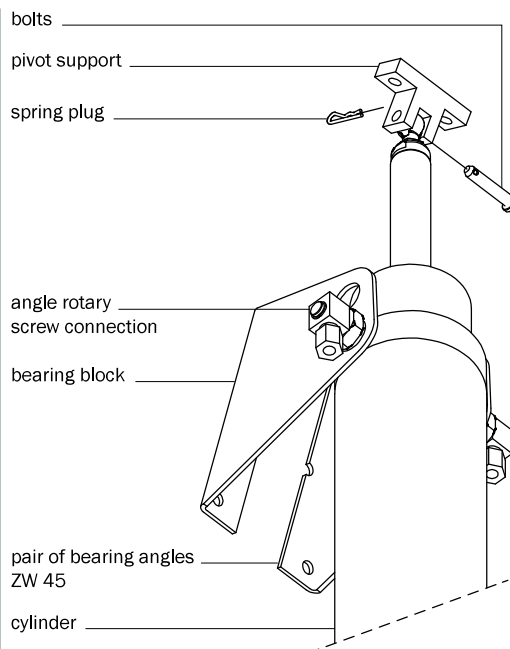

Order designation: **Bearing angle - ZW 45**

Technical data

material aluminum