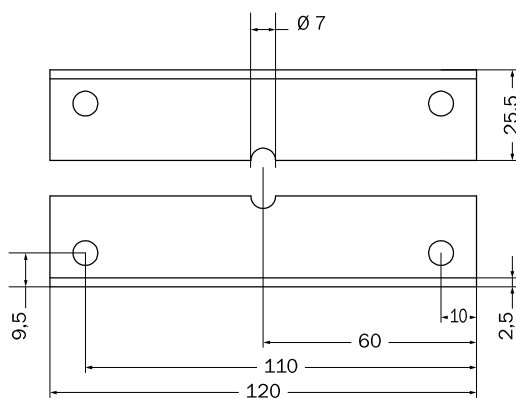

Order designation: **Bearing angle - ZW 45**

Technical data

material aluminum