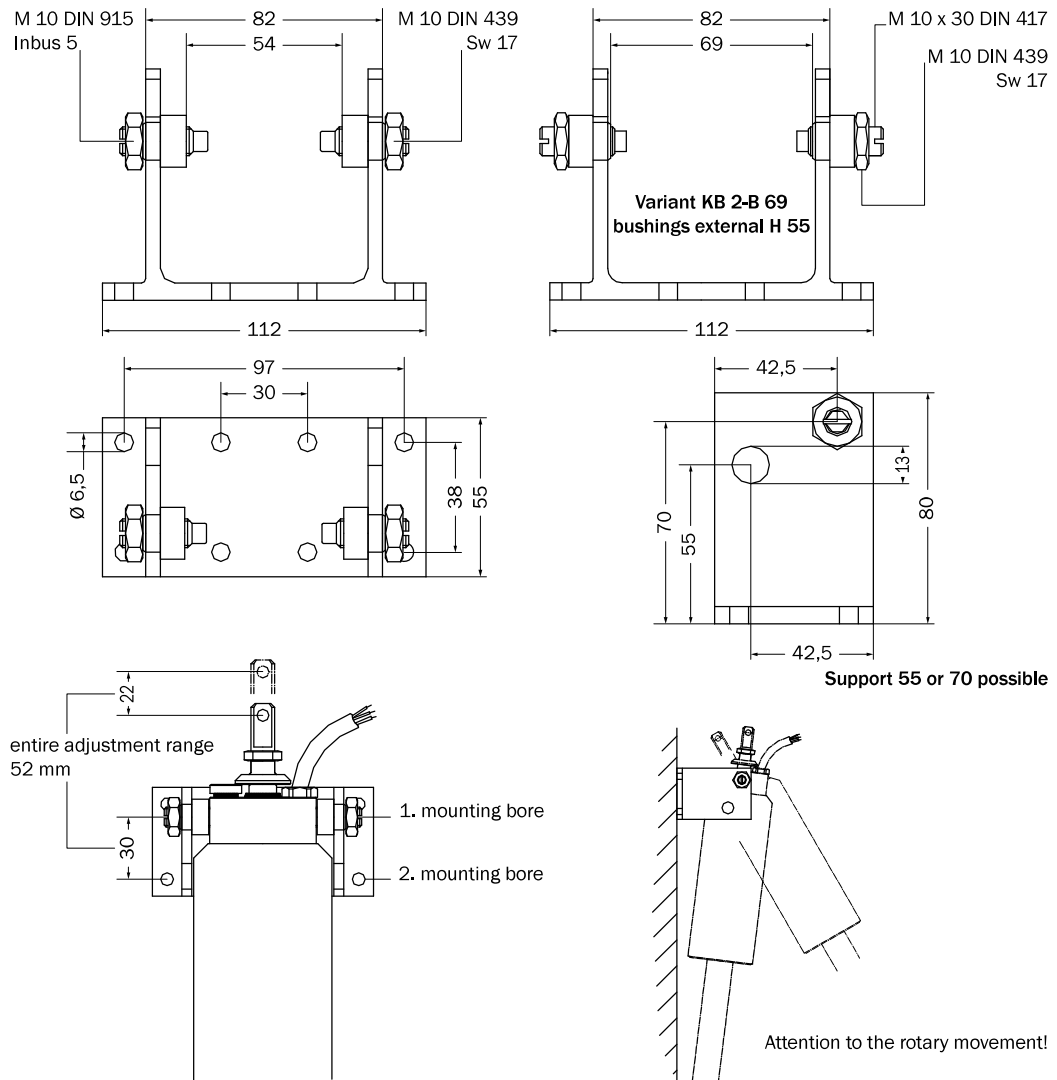

Order designation: KB 2/70 or KB 2/55 or KB 2-B 69 connector external H 55

Technical data

material aluminum (barrel finishing)